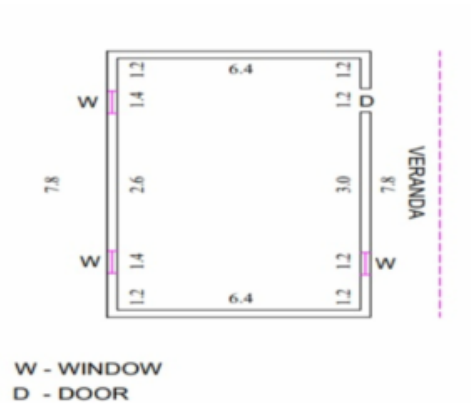

Nazri Naksha

Google Map View

Polling Station Building Front View

Polling Station Front View

Cad View

Key MAP View