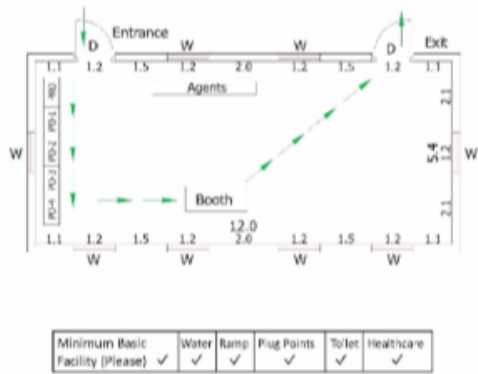

Nazri Naksha

Google Map View

Polling Station Building Front View

Polling Station Front View

Cad View

Key MAP View