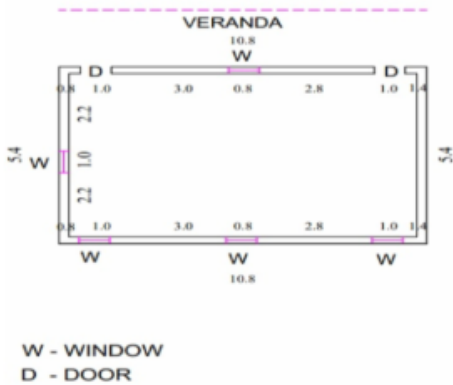

Nazri Naksha

Google Map View

Polling Station Building Front View

Polling Station Front View

Cad View

Key MAP View