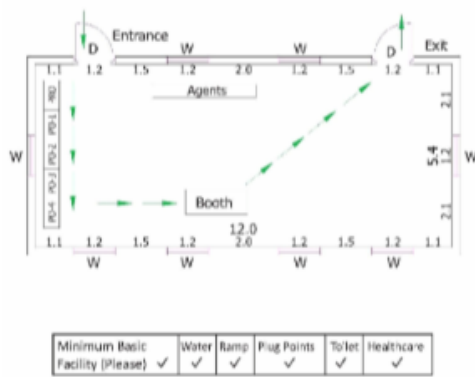

Nazri Naksha

Google Map View

Polling Station Building Front View

Polling Station Front View

Cad View

Key MAP View