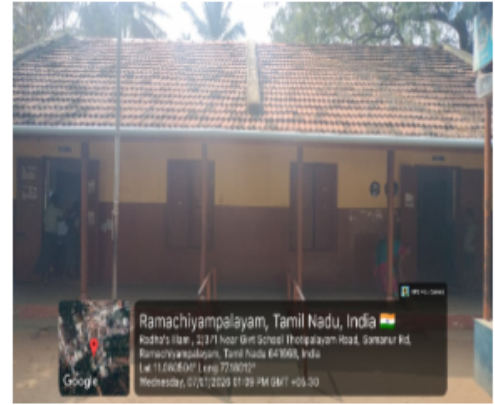

Polling Station Front View