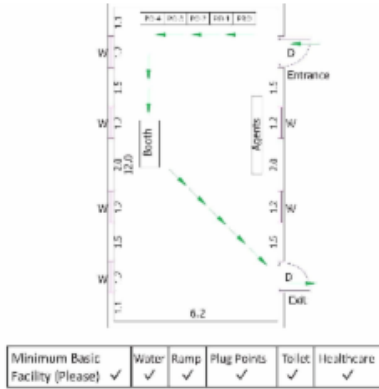

Nazri Naksha

Google Map View

Polling Station Building Front View

Polling Station Front View

Cad View

Key MAP View