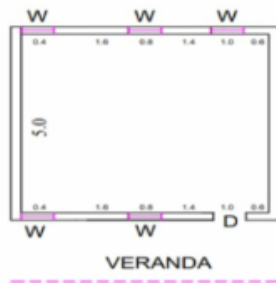

Nazri Naksha

Google Map View

Polling Station Building Front View

Polling Station Front View

Cad View

W - WINDOW
D - DOOR

Key MAP View