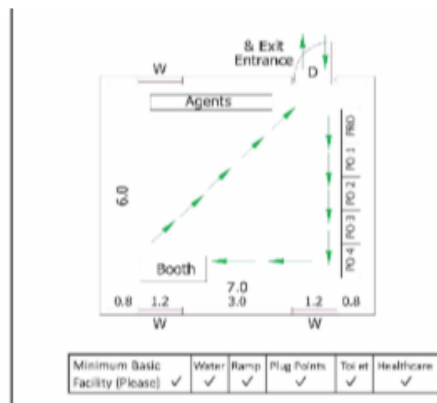

Nazri Naksha

Google Map View

Polling Station Building Front View

Polling Station Front View

Cad View

Key MAP View