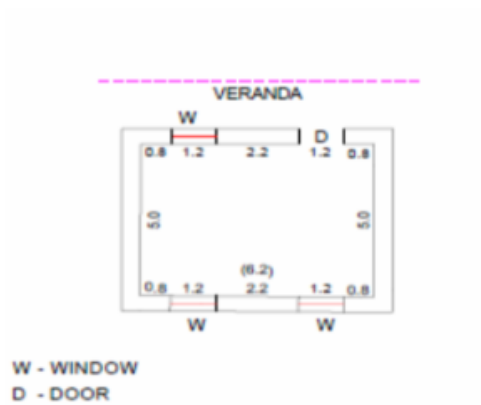

Nazri Naksha

Google Map View

Polling Station Building Front View

Polling Station Front View

Cad View

Key MAP View