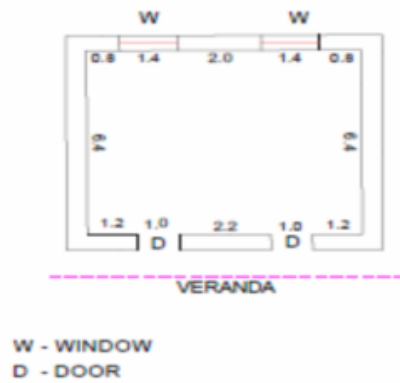

Nazri Naksha

Google Map View

Polling Station Building Front View

Polling Station Front View

Cad View

Key MAP View