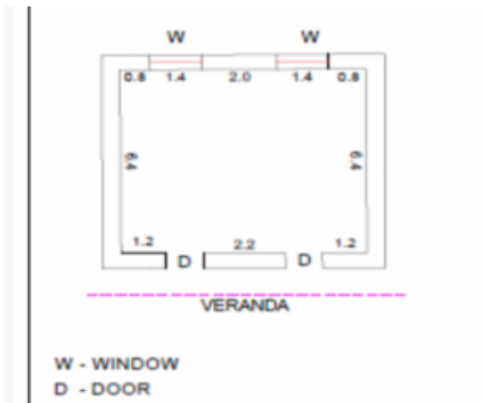

Nazri Naksha

Google Map View

Polling Station Building Front View

Polling Station Front View

Cad View

Key MAP View