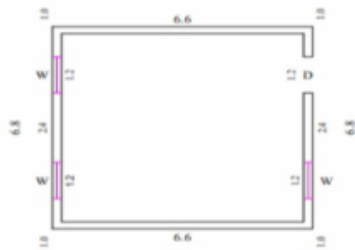

Nazri Naksha

Google Map View

Polling Station Building Front View

Polling Station Front View

Cad View

W - WINDOW
D - DOOR

Key MAP View