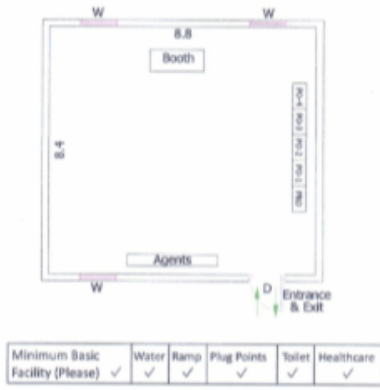

Nazri Naksha

Google Map View

Polling Station Building Front View

Polling Station Front View

Cad View

Key MAP View