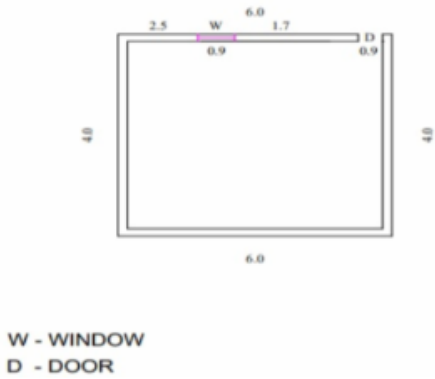

Nazri Naksha

Google Map View

Polling Station Building Front View

Polling Station Front View

Cad View

Key MAP View