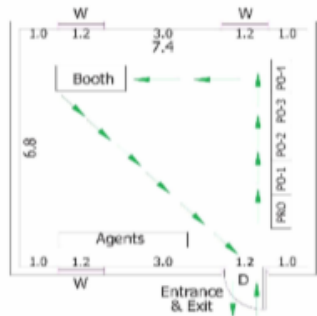

Nazri Naksha

Google Map View

Polling Station Building Front View

Polling Station Front View

Cad View

Minimum Basic Facility (Please)	Water	Ramp	PLug Points	Toilet	Healthcare
	✓	✓	✓	✓	✓

Key MAP View