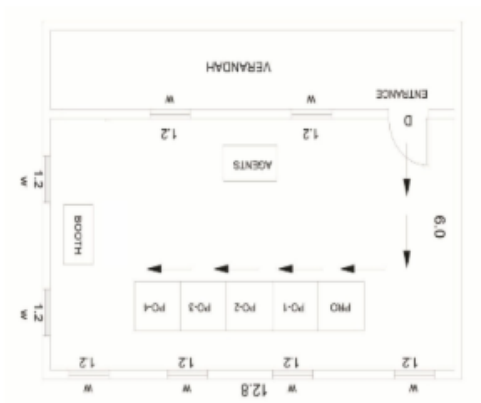

Nazri Naksha

Google Map View

Polling Station Building Front View

Polling Station Front View

Cad View

Key MAP View