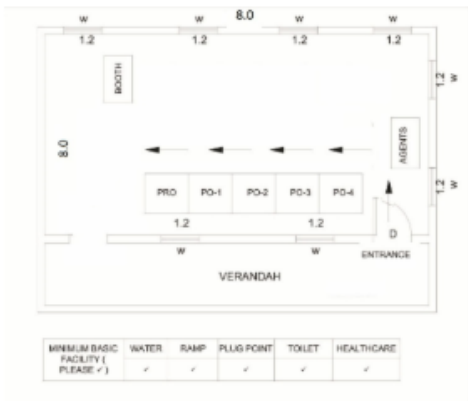

Nazri Naksha

Google Map View

Polling Station Building Front View

Polling Station Front View

Cad View

Key MAP View