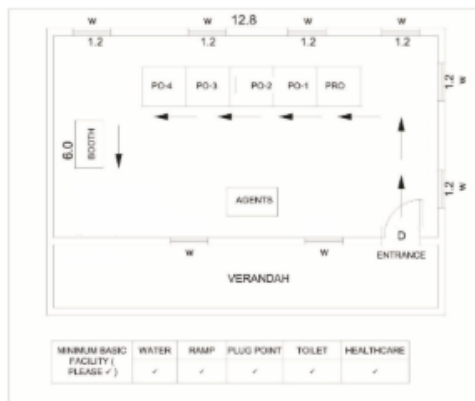

Nazri Naksha

Google Map View

Polling Station Building Front View

Polling Station Front View

Cad View

Key MAP View