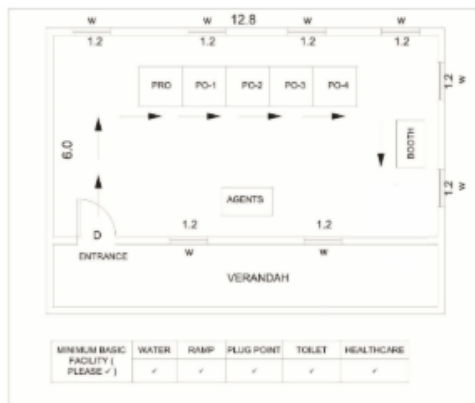

Nazri Naksha

Google Map View

Polling Station Building Front View

Polling Station Front View

Cad View

Key MAP View