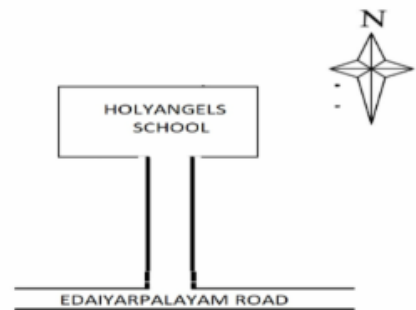

Key MAP View

- a) Land marks
- b) Road names
- c) Traffic flow