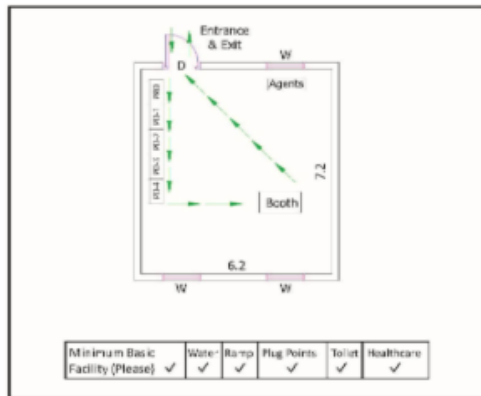

Nazri Naksha

Google Map View

Polling Station Building Front View

Polling Station Front View

Cad View

Key MAP View