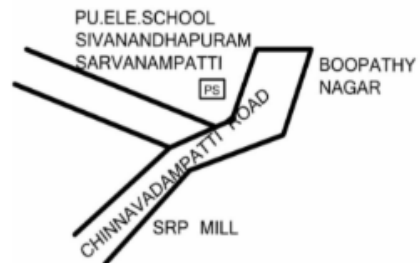

Key MAP View

- A) LAND MARKS
- B) ROAD NAMES
- C) TRAFFIC FLOW