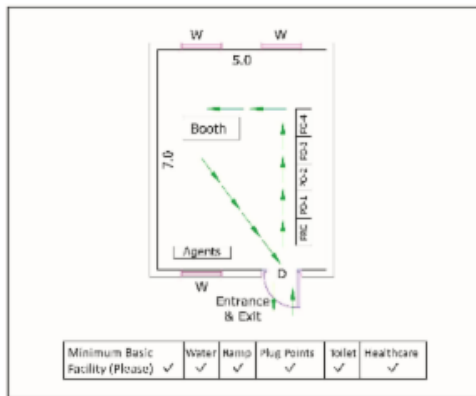

Nazri Naksha

Google Map View

Polling Station Building Front View

Polling Station Front View

Cad View

Key MAP View