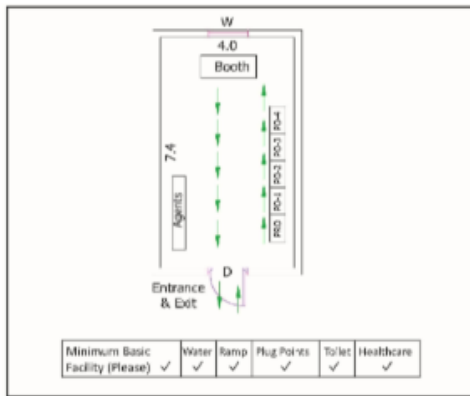

Nazri Naksha

Google Map View

Polling Station Building Front View

Polling Station Front View

Cad View

Key MAP View