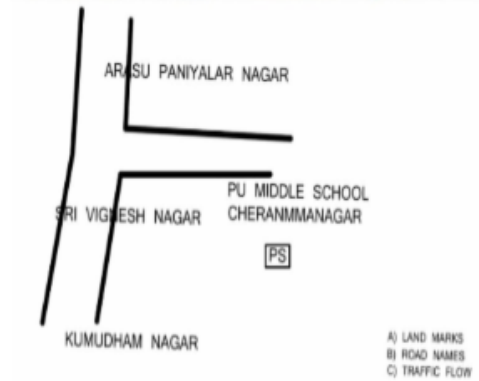

Key MAP View

A) LAND MARKS
B) ROAD NAMES
C) TRAFFIC FLOW