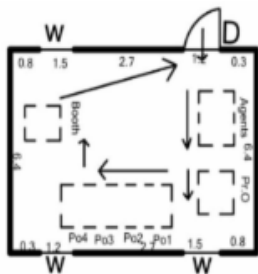

Google Map View

Polling Station Building Front View

PS - 117, Koundampalayam (Front Building View)

Polling Station Front View

PS - 117, Koundampalayam (Front Building View)

Cad View

Minimum Basic Facility	Water	Rain	Flag poles	Toilet	Health care	CONNECTIVITY
	✓	✓	✓	✓	✓	✓