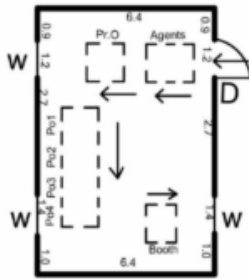

Google Map View

Polling Station Building Front View

PS - 117, Kumbangalayam (Front Building View)

Polling Station Front View

PS - 117, Kumbangalayam (Front Building View)

Cad View

Minimum Basic Facility	Water	Ramp	Plug points	Toilet	Health care	CONNECTIVITY
	✓	✓	✓	✓	✓	✓