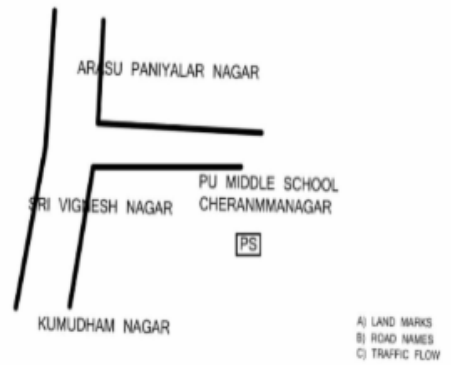

Key MAP View

A) LAND MARKS
B) ROAD NAMES
C) TRAFFIC FLOW