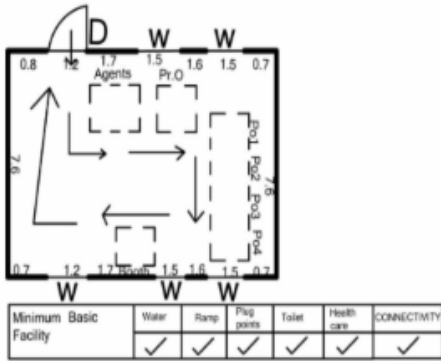

Nazri Naksha

Google Map View

Polling Station Building Front View

Polling Station Front View

Cad View

Key MAP View