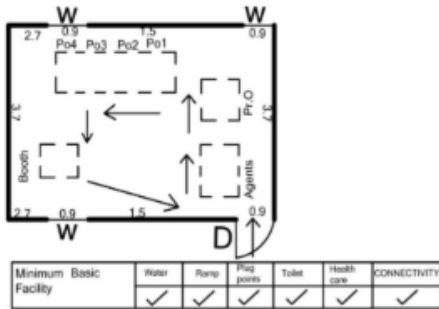

Nazri Naksha

Google Map View

Polling Station Building Front View

Polling Station Front View

Cad View

Key MAP View