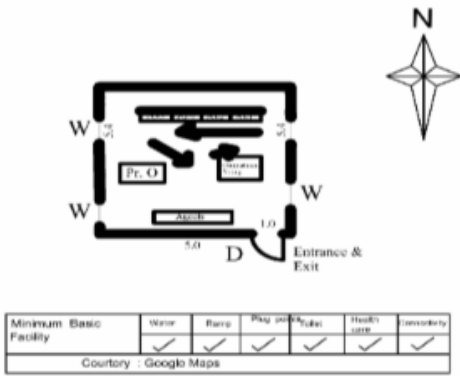

Nazri Naksha

Google Map View

Polling Station Building Front View

Polling Station Front View

Cad View

Key MAP View

- a) Land marks
- b) Road names
- c) Traffic flow