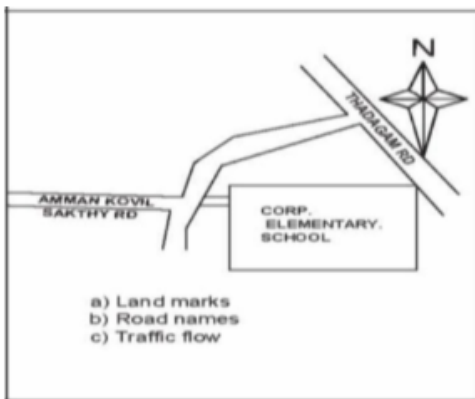

Nazri Naksha

Google Map View

Polling Station Building Front View

Polling Station Front View

Cad View

Key MAP View