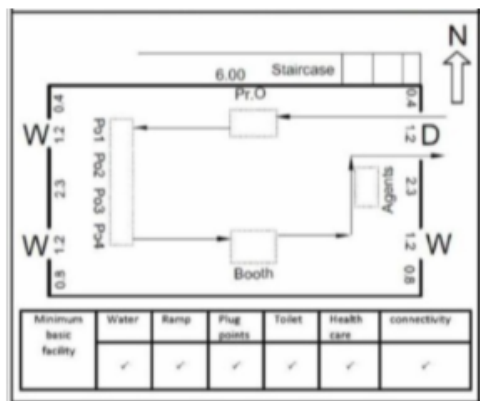

Nazri Naksha

Google Map View

Polling Station Building Front View

Polling Station Front View

Cad View

Key MAP View