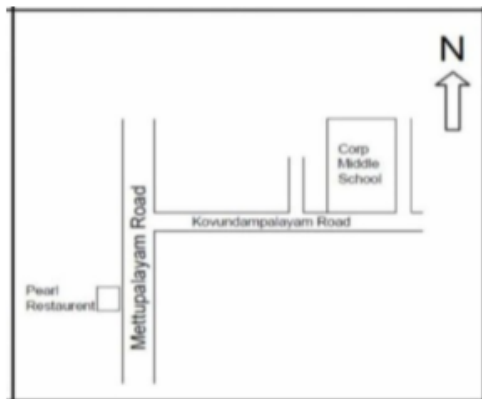

Nazri Naksha

Google Map View

Polling Station Building Front View

Polling Station Front View

Cad View

Key MAP View