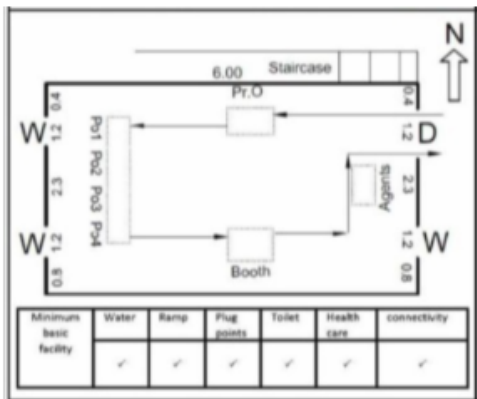

Nazri Naksha

Google Map View

Polling Station Building Front View

Polling Station Front View

Cad View

Key MAP View