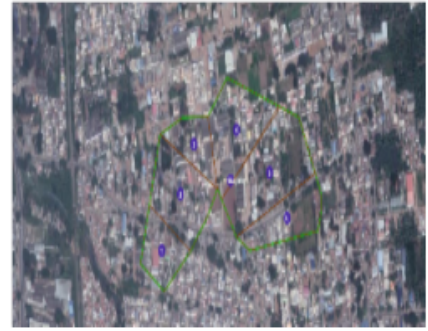

Nazri Naksha

Google Map View