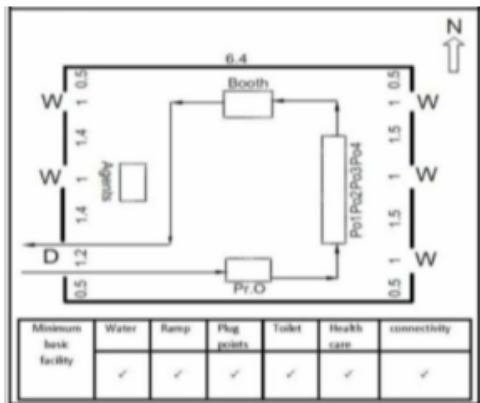

Nazri Naksha

Google Map View

Polling Station Building Front View

Polling Station Front View

Cad View

Key MAP View