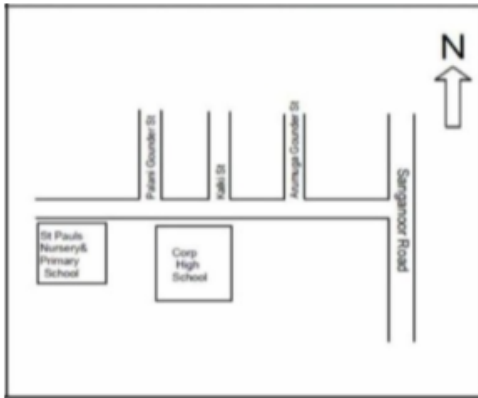

Nazri Naksha

Google Map View

Polling Station Building Front View

Polling Station Front View

Cad View

Key MAP View