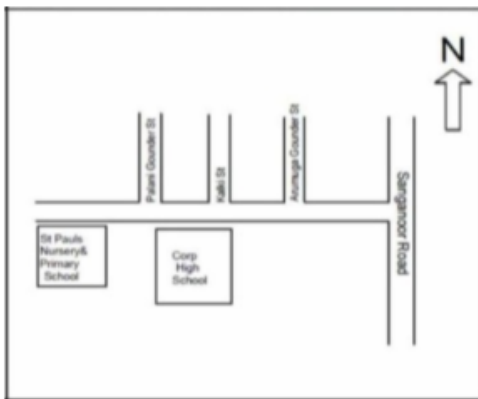

Nazri Naksha

Google Map View

Polling Station Building Front View

Polling Station Front View

Cad View

Key MAP View