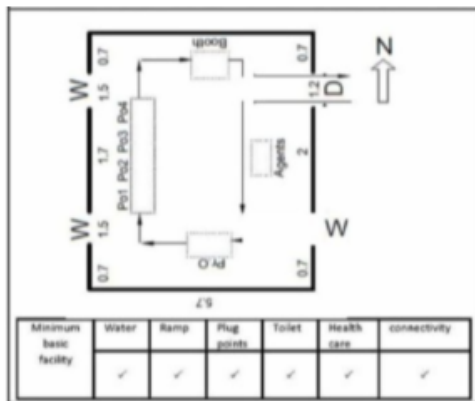

Nazri Naksha

Google Map View

Polling Station Building Front View

Polling Station Front View

Cad View

Key MAP View