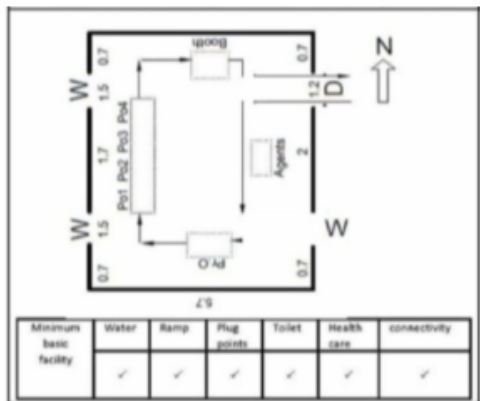

Nazri Naksha

Google Map View

Polling Station Building Front View

Polling Station Front View

Cad View

Key MAP View