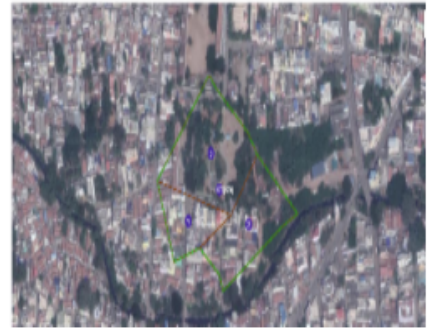

Nazri Naksha

Google Map View