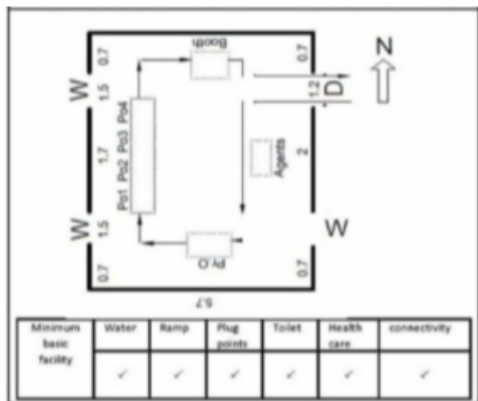

Nazri Naksha

Google Map View

Polling Station Building Front View

Polling Station Front View

Cad View

Key MAP View