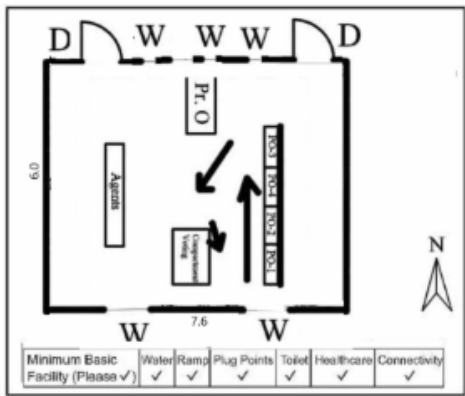

Nazri Naksha

Google Map View

Polling Station Building Front View

Polling Station Front View

Cad View

Key MAP View