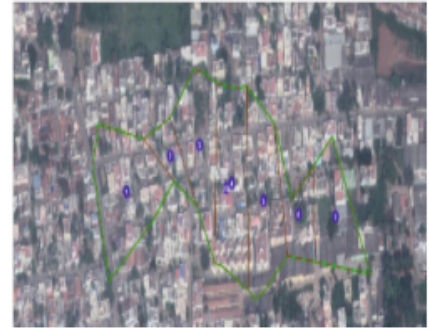

Nazri Naksha

Google Map View