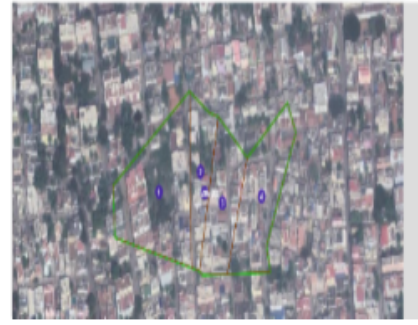

Nazri Naksha

Google Map View