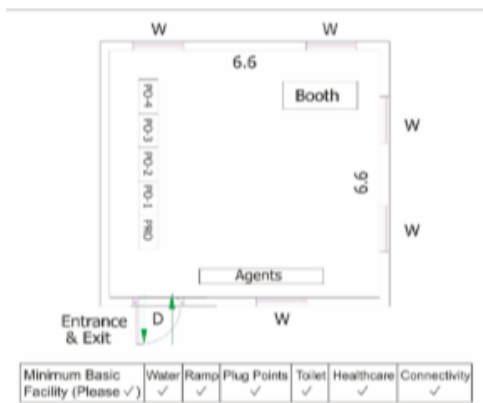

Nazri Naksha

Google Map View

Polling Station Building Front View

Polling Station Front View

Cad View

Key MAP View