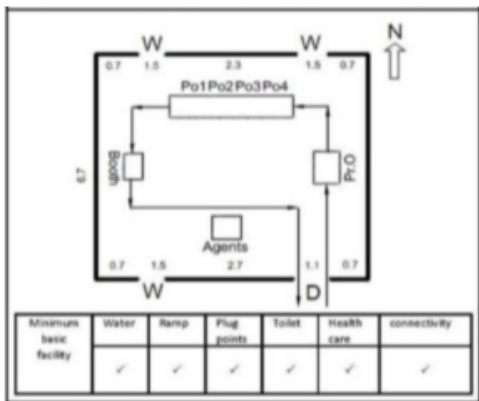

Nazri Naksha

Google Map View

Polling Station Building Front View

Polling Station Front View

Cad View

Key MAP View