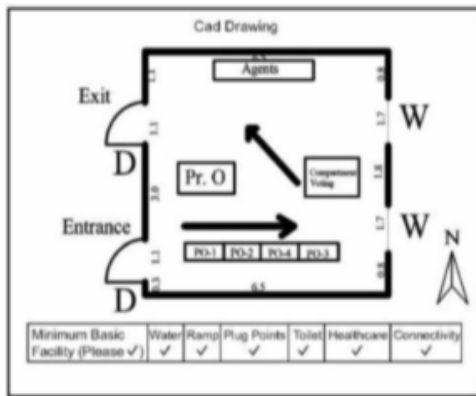

Nazri Naksha

Google Map View

Polling Station Building Front View

Polling Station Front View

Cad View

Key MAP View