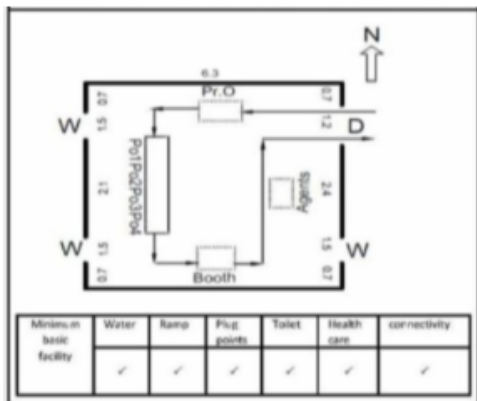

Nazri Naksha

Google Map View

Polling Station Building Front View

Polling Station Front View

Cad View

Key MAP View