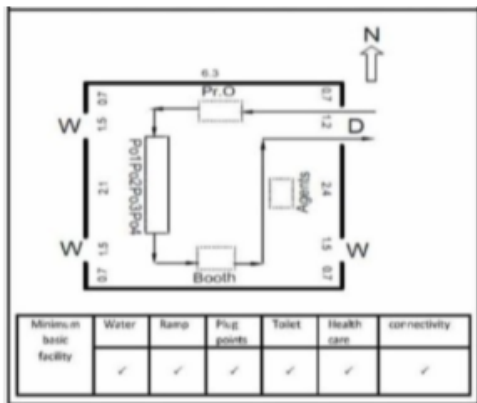

Nazri Naksha

Google Map View

Polling Station Building Front View

Polling Station Front View

Cad View

Key MAP View