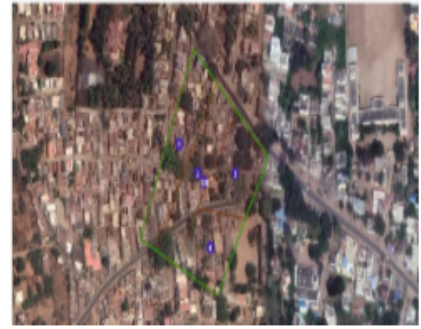

Nazri Naksha

Google Map View